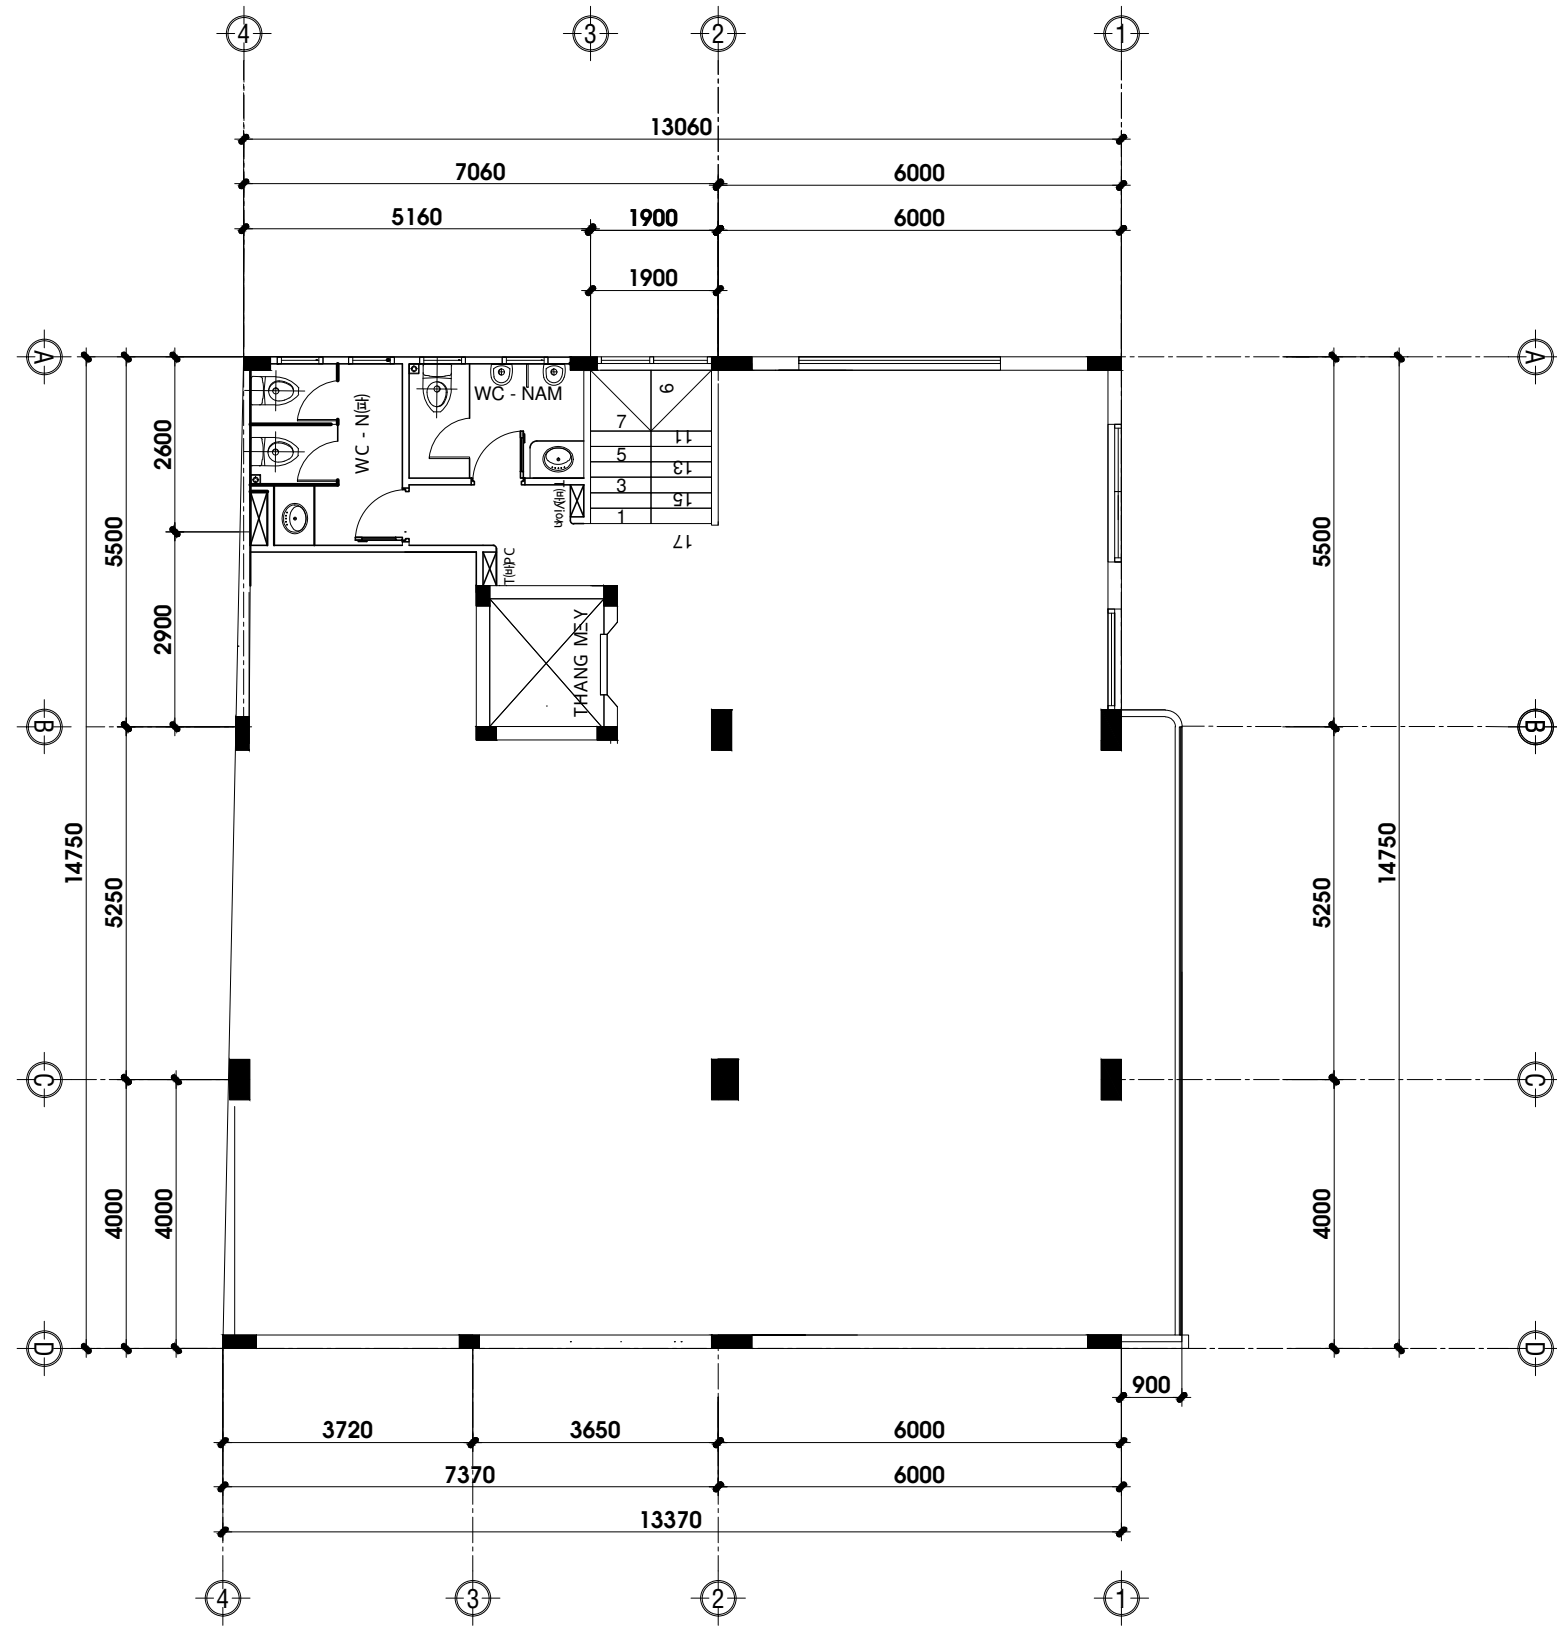

MẶT BẰNG L-01 TL : 1%100

CH(明)ぶ-U T 乙	
V ↔ TH 機 H C 改 字 NG	
CX NG TR NH:	
NHA 本 INN C 機 RIN NG L 機 X TH 機	
ぶ 機 ぶ I 機 NH 機 S 機: 193B NAM K ↔ KH (機 NGH 機 P. 7 - Q. 3 - TP. HCM	
ぶ Y N V 機 TH I 機 K 機 TH I C X NG C T Y T N H H TH I 機 K 機 K I 機 T R Q C X M Y D (機 NG V 機 T M T 機 N L (機 C	
ぶ 機 ch 機 89/40/31 Ngu y 機 H 機 機 b 機 o - P. 14 - Q. T 機 n B 機 h ぶ T: 0911787188	
G I E M ぶ 機 C	
L N V L I N T A 機	
TH I 機 K 機	
NG U Y 機 N T 機 N ぶ 機	
TH 機 HI 機 N	
L N D U Y A N H D 機 NG	
T N N B V:	
NG 機 Y H T	/2020
KC	TT BV
	TS BV

TNN BV: